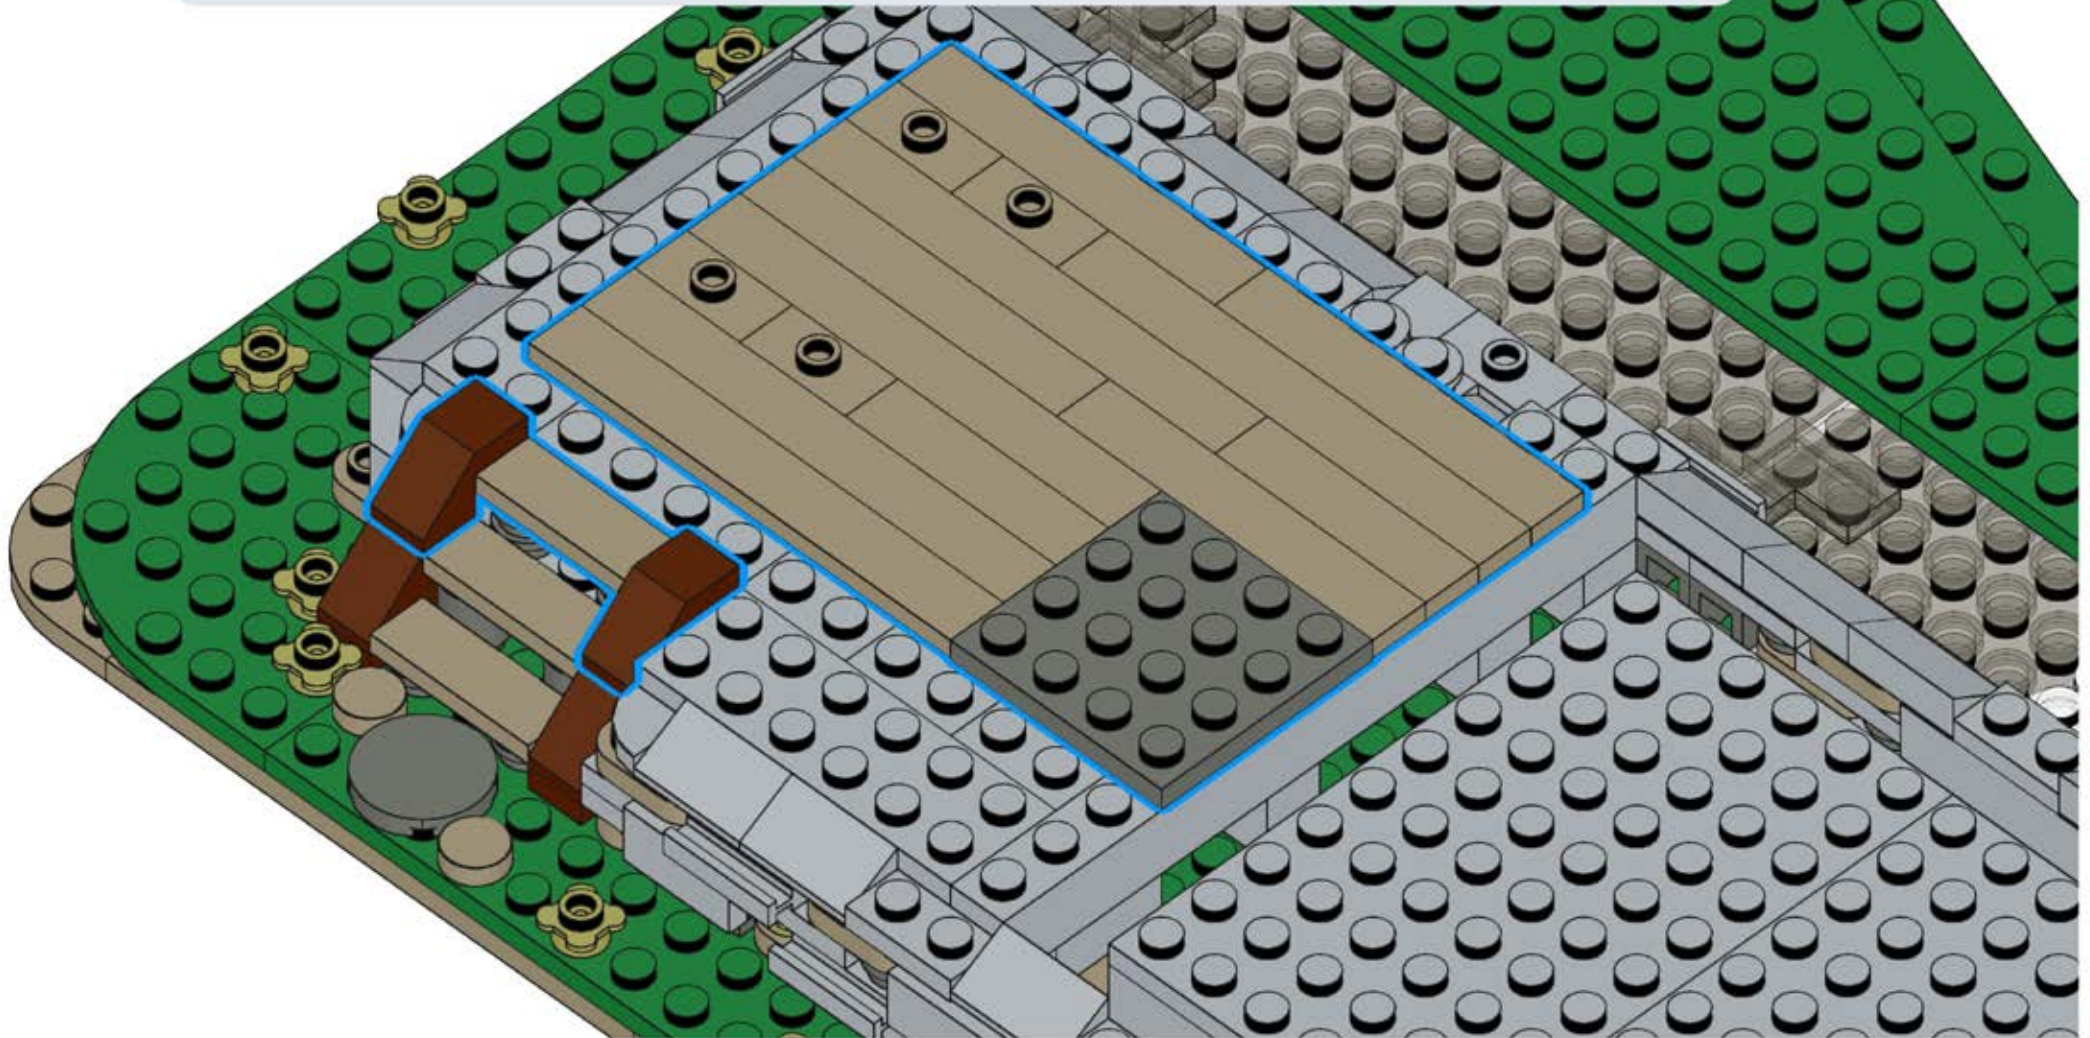

44

1x 6x

45

46

47

48

4x 1x 2x 2x 4x 1x 5x

This block contains a parts list for step 48. It lists seven items with their respective quantities: 4x of a small grey 1x2 Technic brick with a hole, 1x of a tan 1x3 Technic beam, 2x of a brown 1x2 Technic Technonut, 2x of a tan 1x3 Technic beam, 4x of a tan 1x5 Technic beam, 1x of a grey 4x4 Technic plate with holes, and 5x of a tan 1x5 Technic beam.