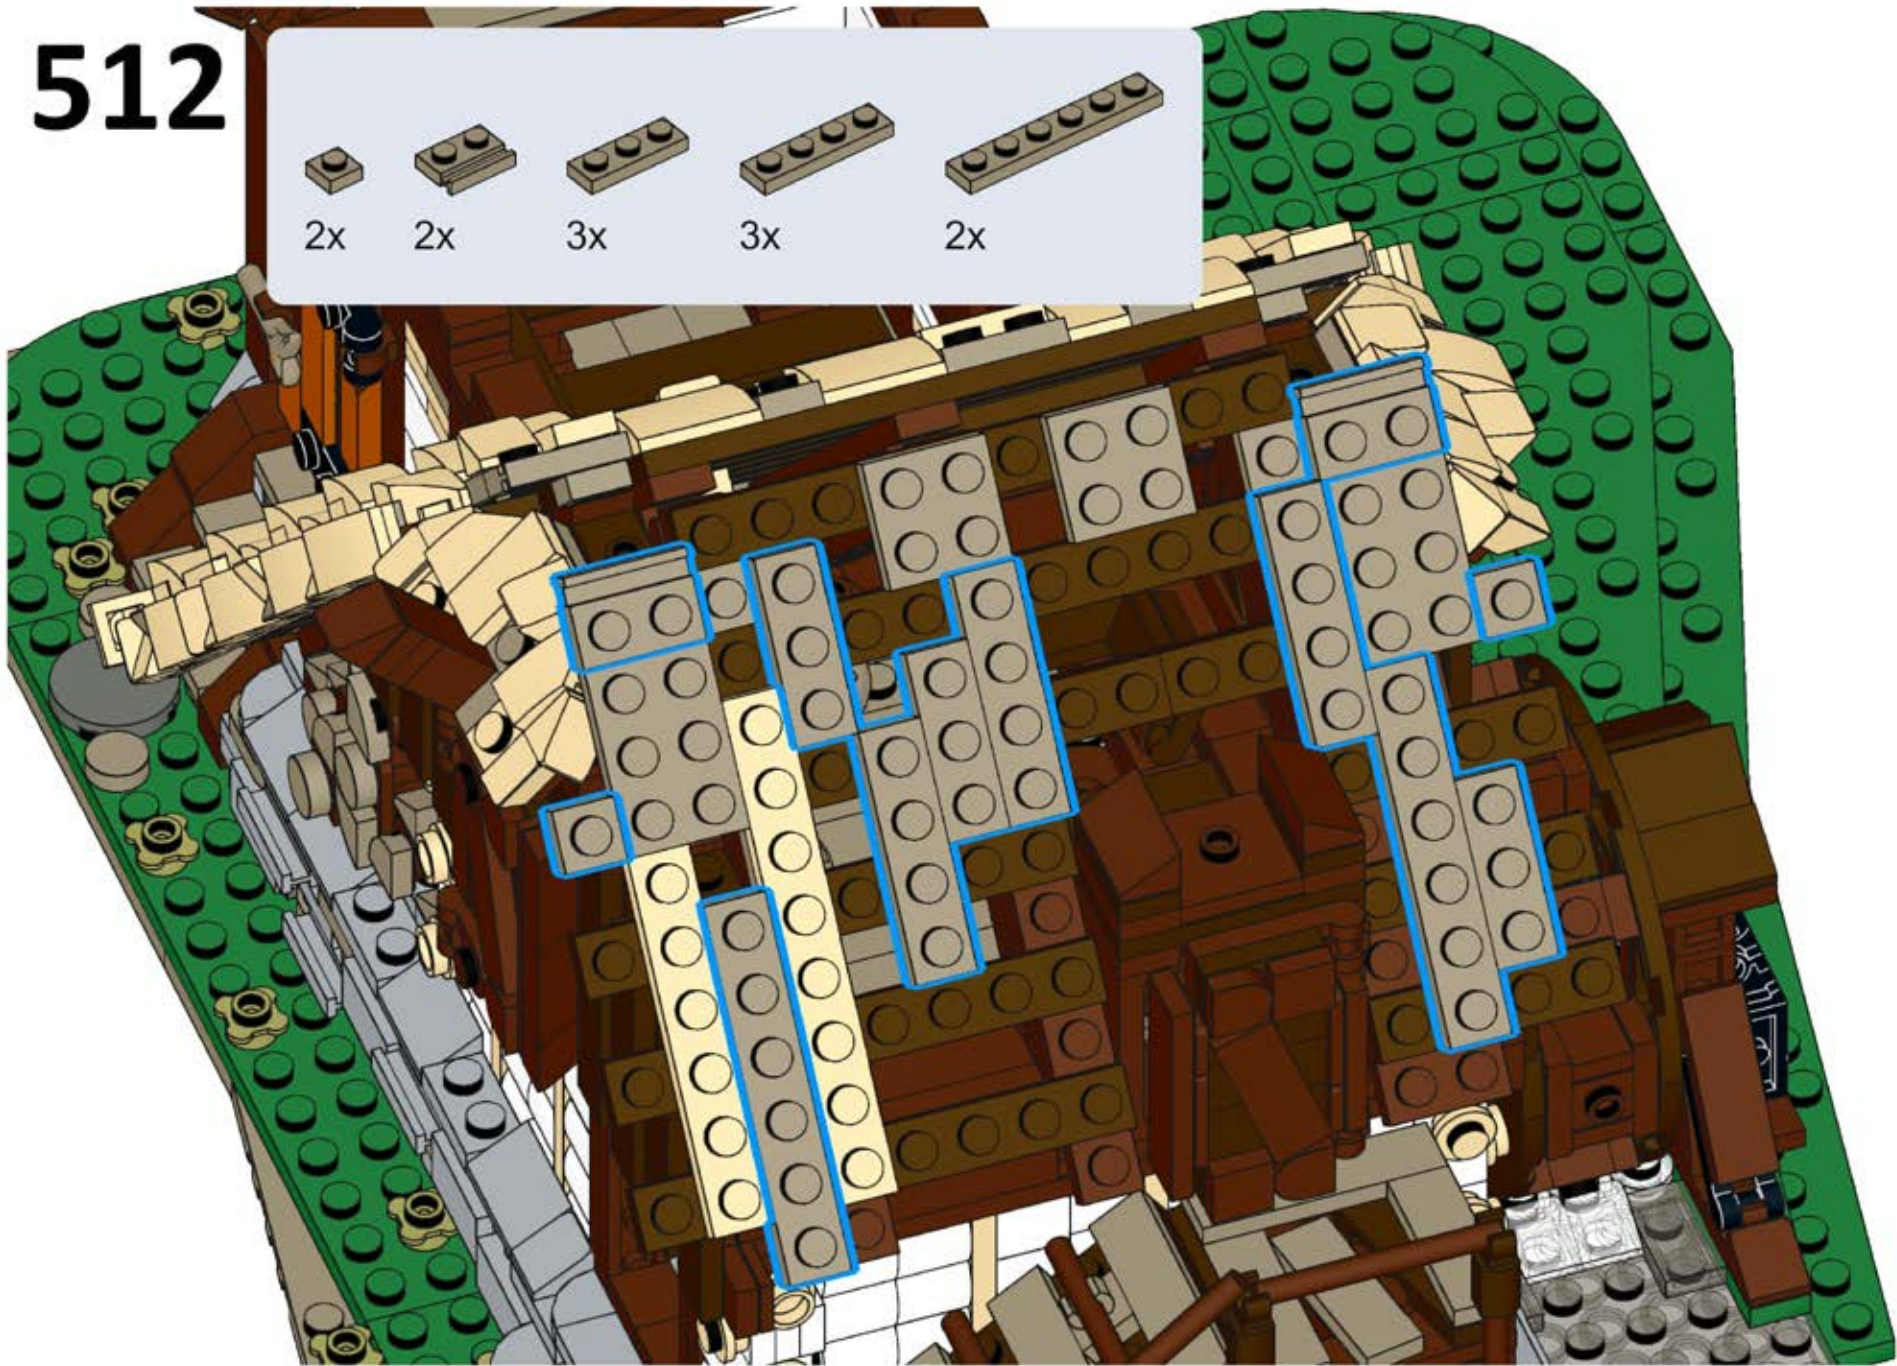

512

2x 2x 3x 3x 2x

This inset box shows the parts list for step 512. It contains five items: a 1x1 tan brick with a hole, a 1x2 tan brick with a hole, a 1x3 tan brick with two holes, a 1x4 tan brick with three holes, and a 1x5 tan brick with four holes. Each item is accompanied by its quantity: 2x, 2x, 3x, 3x, and 2x respectively.