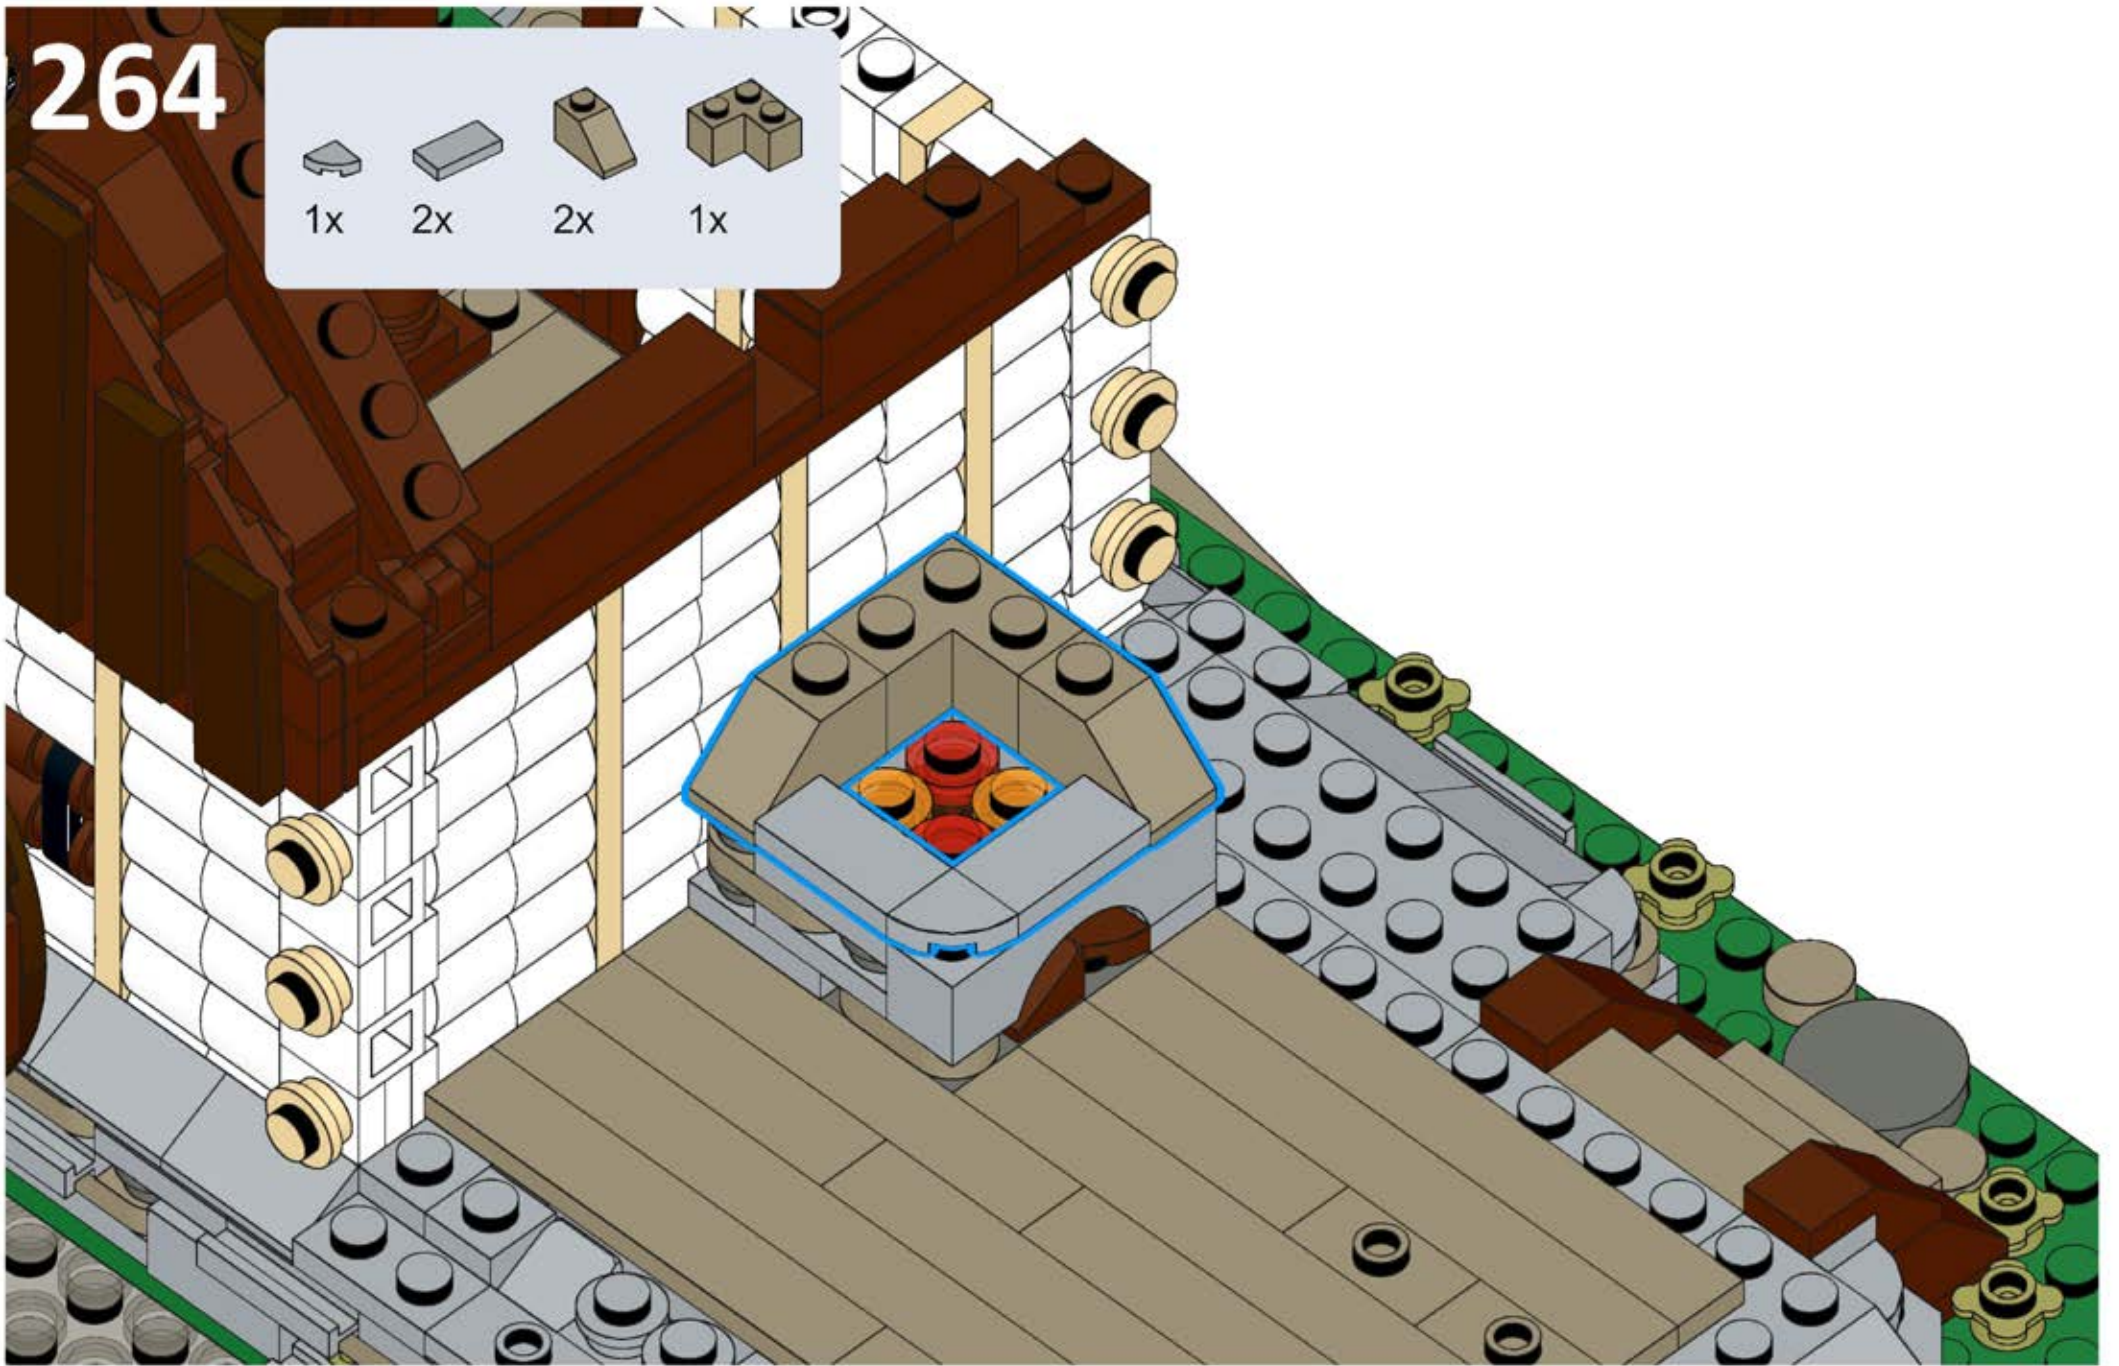

				
2x	2x	1x	1x	1x

264

1x 2x 2x 1x

This block contains a parts list for step 264. It features four small images of LEGO parts: a grey 1/2 Technic brick with a hole, a grey 1x2 Technic brick, a grey 1x2 Technic brick with a hole, and a grey 1x2 Technic brick with two holes. Below each image is a quantity: '1x', '2x', '2x', and '1x' respectively.