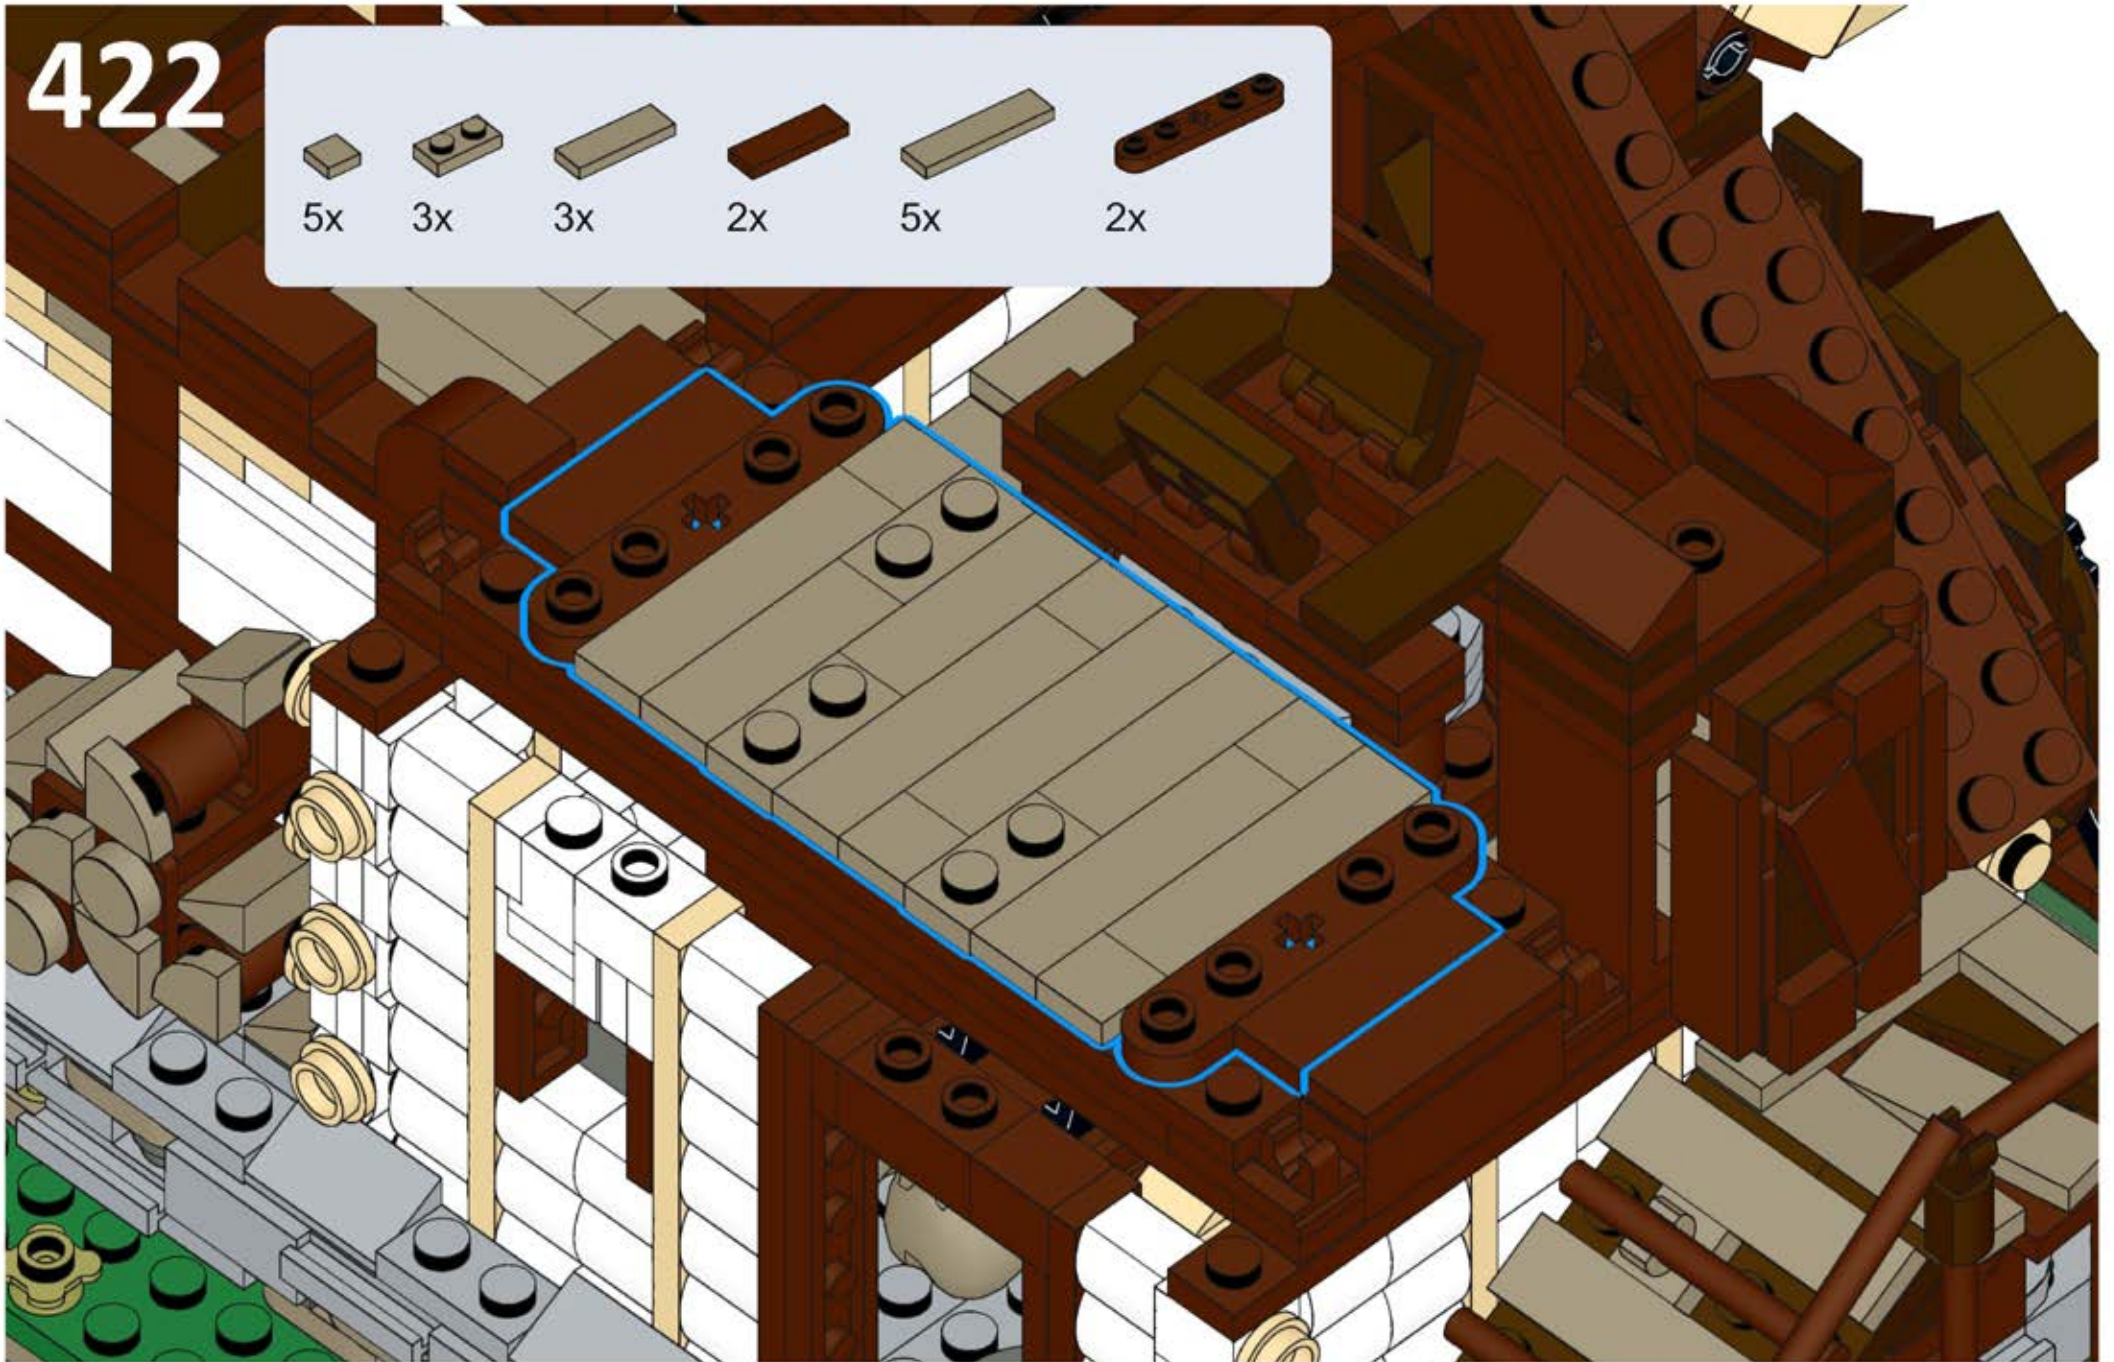

418

419

420

421

422

5x 3x 3x 2x 5x 2x

This block contains a list of six LEGO parts with their respective quantities. From left to right: a 1x1 grey brick (5x), a 1x2 grey brick with two holes (3x), a 1x3 grey brick (3x), a 1x2 dark brown brick (2x), a 1x5 grey brick (5x), and a 1x4 dark brown brick with four holes (2x).