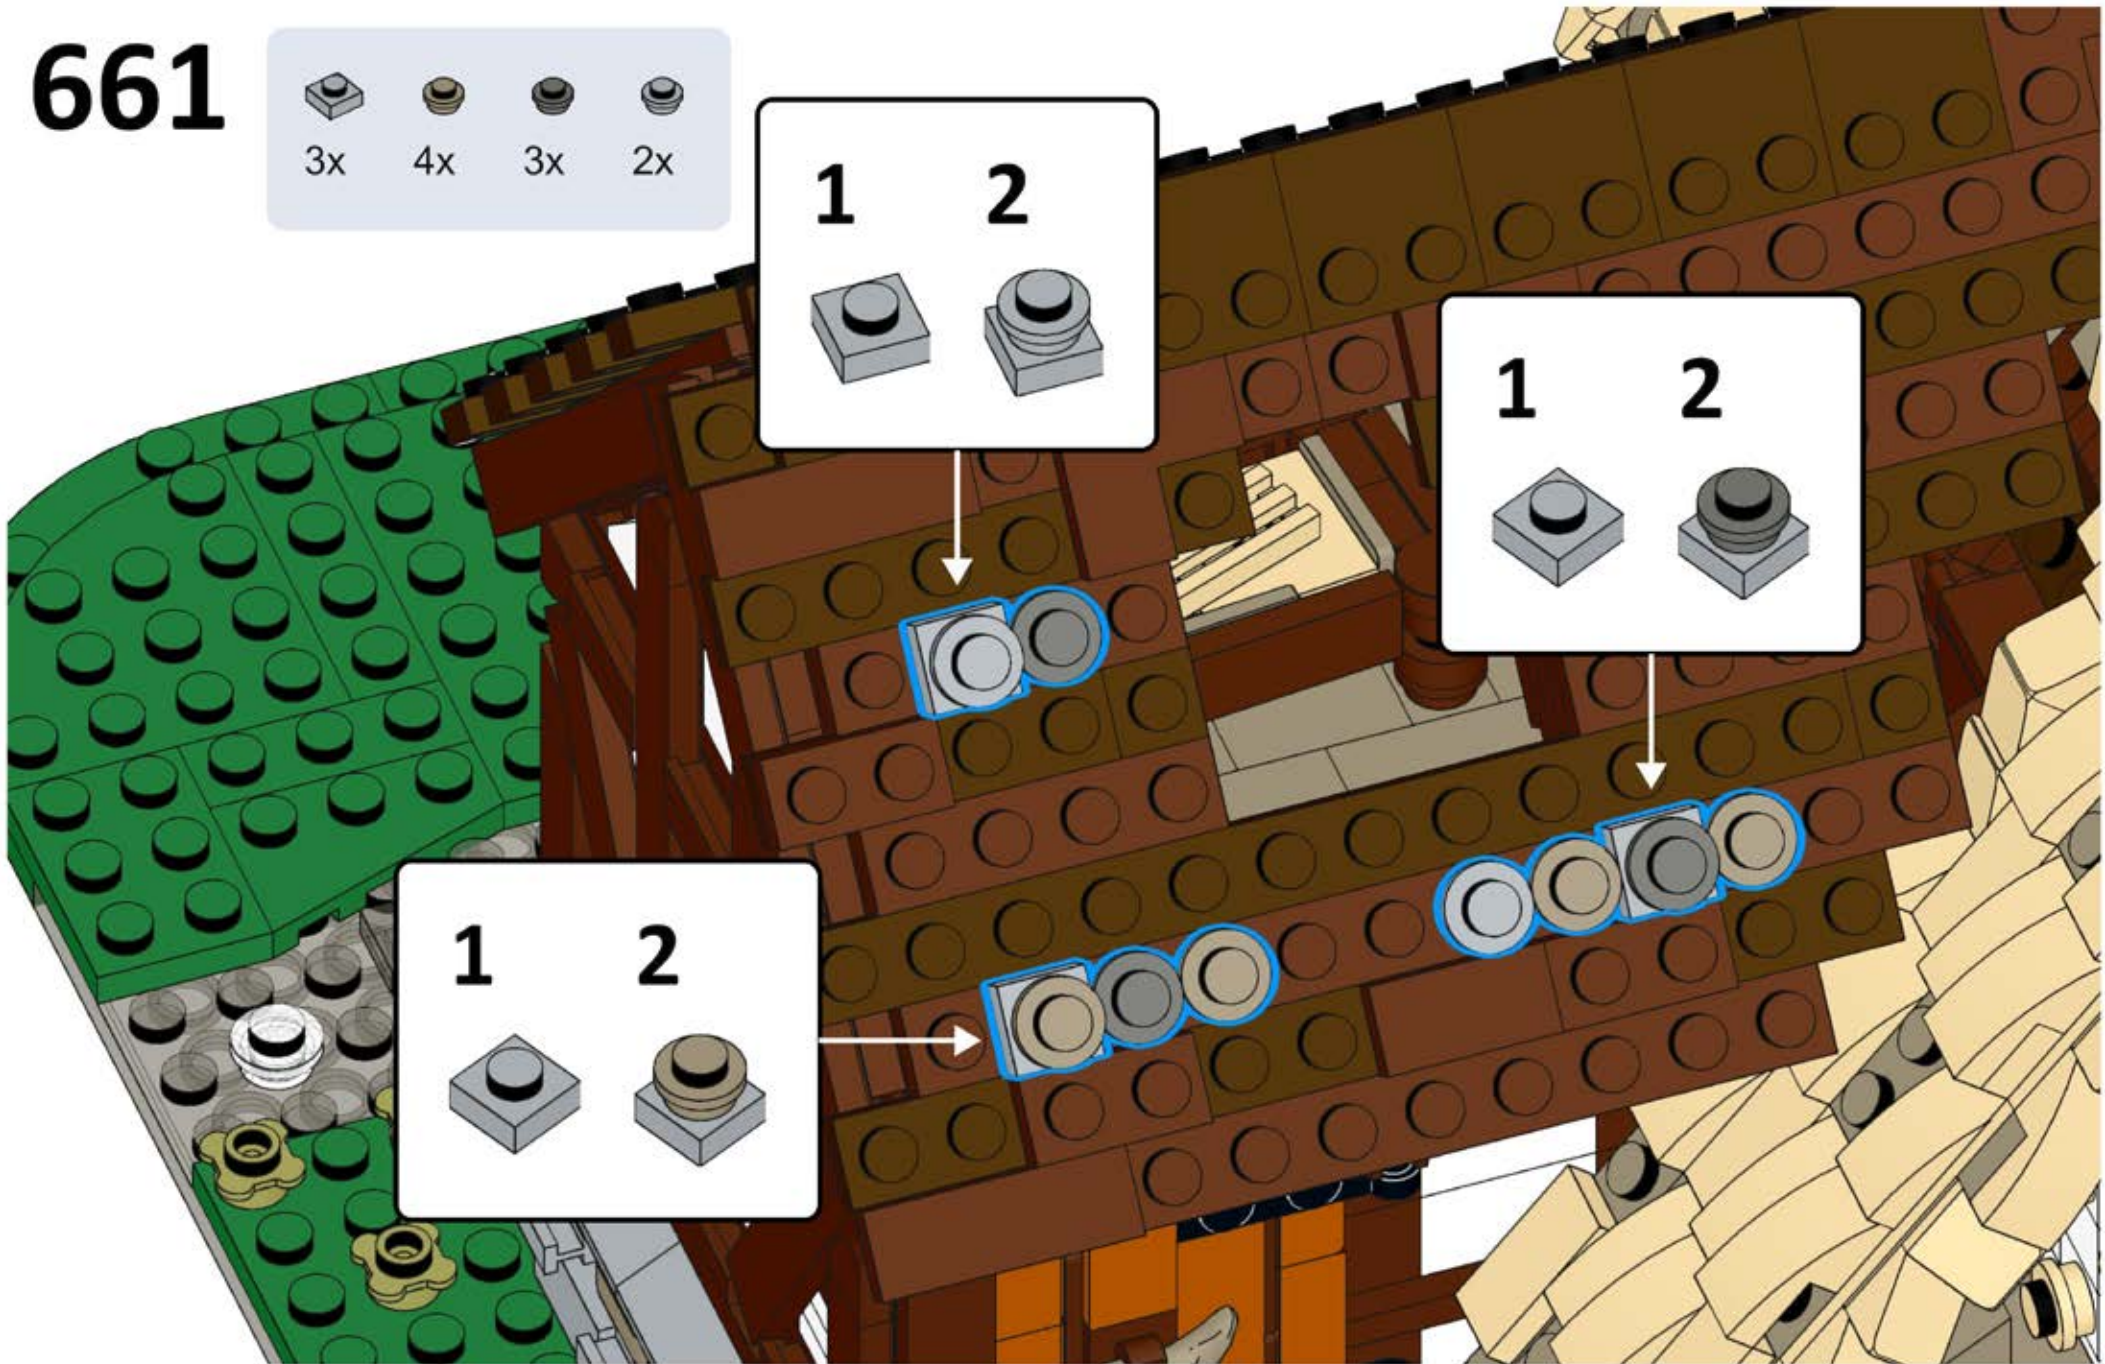

661

3x	4x	3x	2x

1	2

1	2

1	2